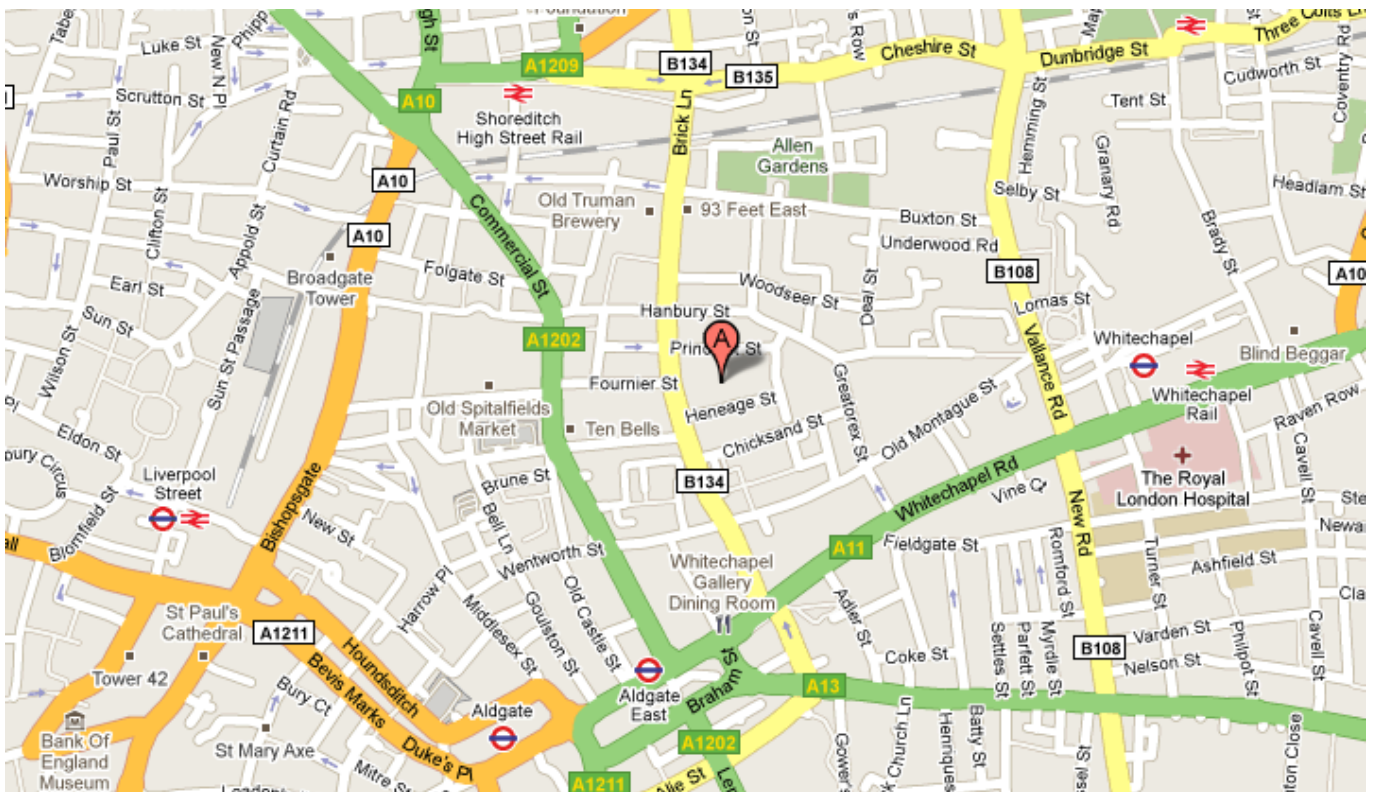

Directions to the MyBnk Office

MyBnk @ Unit 4
Huguenot Place
Heneage Street
London E1 5LN

The nearest underground stations to Huguenot Place are **Aldgate East** which is about 10 minutes walk to the south and **Liverpool Street** which is also a 10 minutes walk to the west. The office is served by a many buses our nearest stop is on Commercial Street on the corner of Brushfield Street near to Old Spitalfields Market. Alternatively, there are a number of buses that run along Whitechapel Road, the closest stop being Osborn Street.

ON ARRIVAL: The gate should be open but if this is not the case then call 020 7377 8770 for entry.

Tube & Rail:

Aldgate East Tube – 10 mins / NW
Liverpool Street Tube and Station - 10 mins / W
Whitechapel Tube and Station – 15 mins / E
Aldgate Tube - 15 mins / SW

Parking:

Limited private parking in Huguenot Place. Please let MyBnk know in advance if you require parking.

Buses:

67 (Aldgate Bus Station – Wood Green Station) – from Commercial Street
25 (Tottenham Court Road – Hainault Street) – from Whitechapel Road
205 (Paddington Bus Station – Bow Church) – from Whitechapel Road
254 (Aldgate Bus Station – Caledonian Road) – from Whitechapel Road